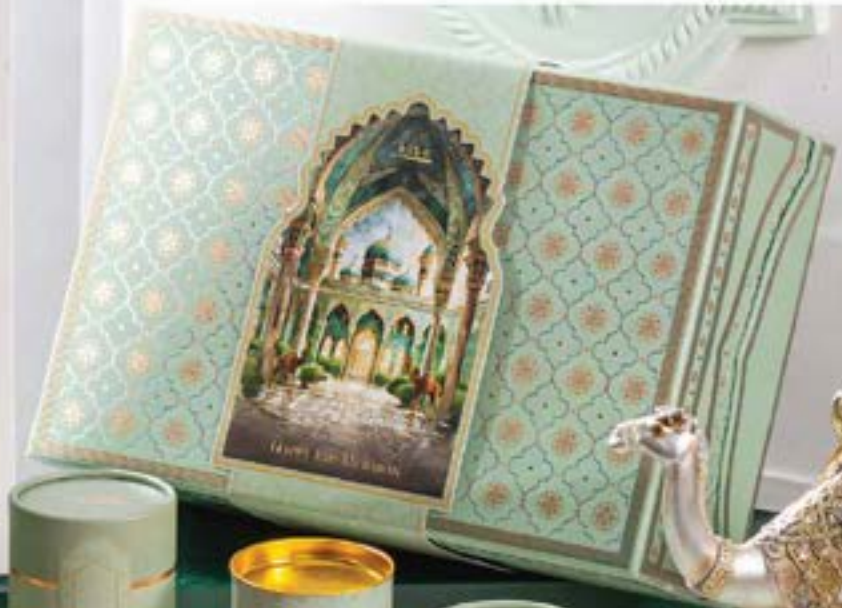

كريم
Karim C

- 1 Box Cheese Crunch
- 1 Box Choco Cashew Oatmeal
- 1 Tin Choco Sea Salt Sablé
- 1 Tin Pandan Cheese
- 1 Tube Cheesy Martabak Crunch
- 1 Tube Coconut Ginger

895.000